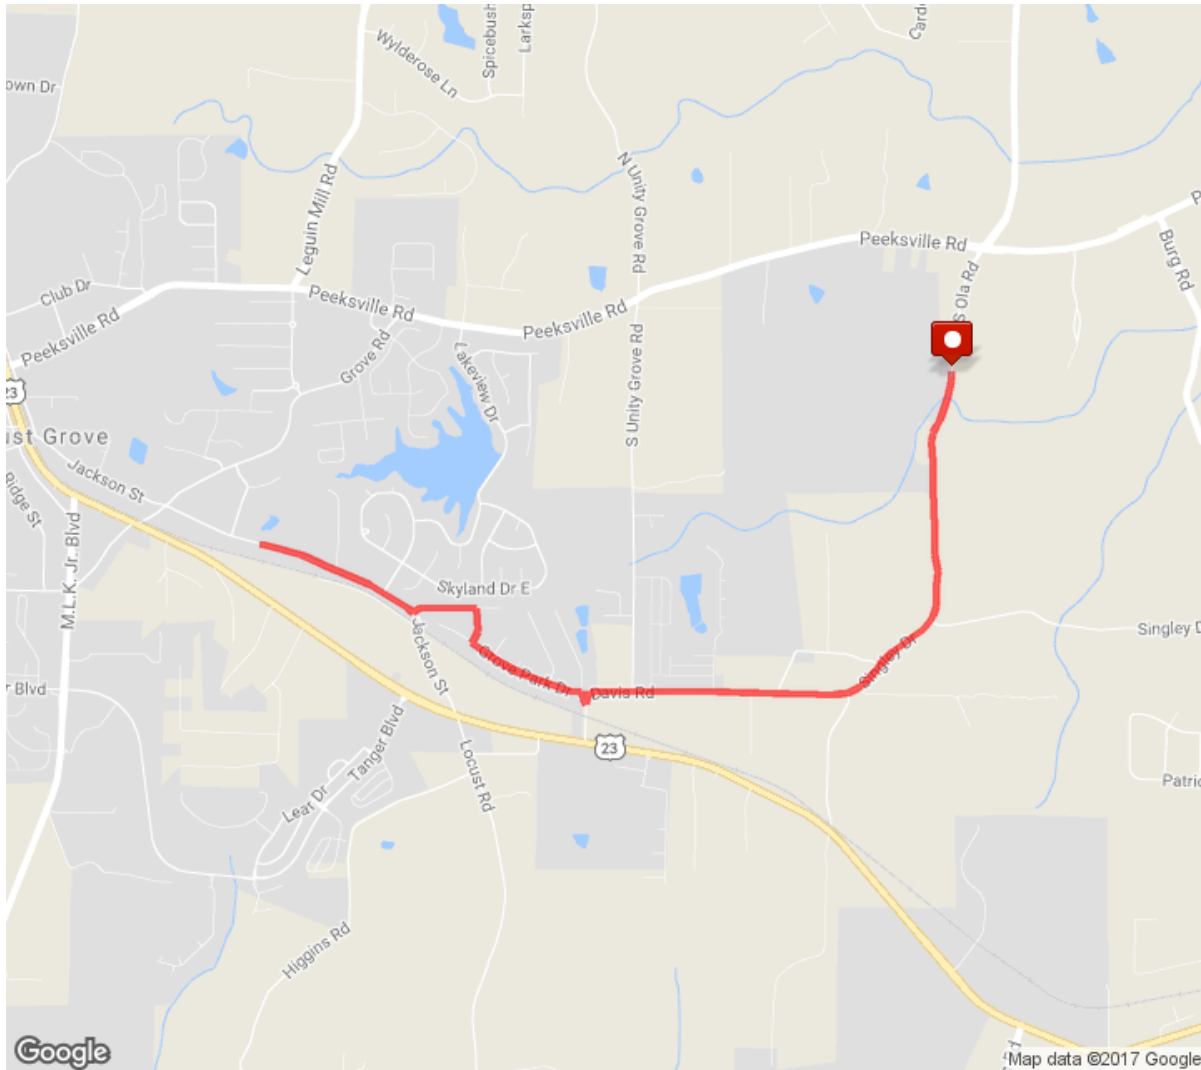

Superhero 10K

Distance: 6.20 mi

0.00 mi

Head south on S Ola Rd toward Singley Dr

0.76 mi

Continue straight onto Singley Dr

1.09 mi

Head west on Davis Rd toward Singley Cir Dr

1.71 mi

Head west on Davis Rd toward S Unity Grove Rd

Destination will be on the right

1.85 mi

Head southwest on Davis Rd

1.89 mi

Sharp right onto Jasmine Dr

1.93 mi

Head west on Grove Park Dr toward Easton Dr

2.11 mi

Head northwest on Grove Park Dr toward Thrasher Ct

2.30 mi

Turn right onto Lilac Dr

2.30 mi

Head northeast on Lilac Dr toward Grove Creek Dr

2.40 mi

Head west on Grove Creek Dr toward Jackson St

2.59 mi

Get Set Grow Race Productions – GetSetGrow.com

PO Box 60

Locust Grove, GA 30248

Head southwest on Grove Creek
Dr toward Jackson St
2.60 mi
Turn right onto Jackson St
2.75 mi
Head northwest on Jackson St toward Maddox
Rd
2.83 mi
Head northwest on Jackson St toward Maddox
Rd
2.89 mi
Head west on Jackson St toward Fuller Rd
2.91 mi
Head northwest on Jackson St toward Fuller Rd
2.97 mi
Head west on Jackson St toward Fuller Rd
3.01 mi
Head west on Jackson St toward Fuller Rd
3.03 mi
Head west on Jackson St toward Fuller Rd
3.07 mi
Head west on Jackson St toward Fuller Rd
3.09 mi
Head west on Jackson St toward Fuller Rd
3.10 mi
Head east on Jackson St toward Maddox Rd
3.11 mi
Head east on Jackson St toward Maddox Rd
3.13 mi
Head east on Jackson St toward Maddox Rd
3.17 mi
Head east on Jackson St toward Maddox Rd
3.19 mi
Head east on Jackson St toward Maddox Rd
3.23 mi
Head southeast on Jackson St toward Maddox
Rd
3.28 mi